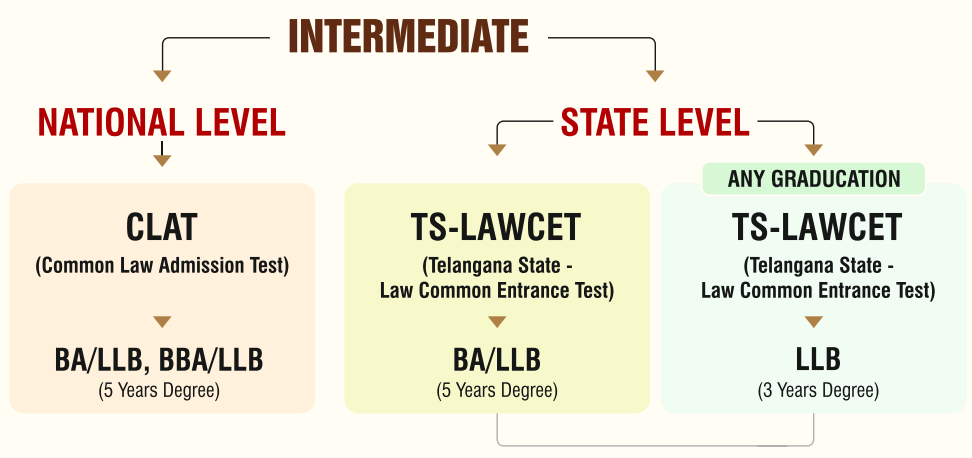

“ **KNOWLEDGE of LAW**
gives you the POWER
to facilitate & give
JUSTICE,”

So, Join the LAW Entrance Coaching @ MS
and fulfill your dream of pursuing LAW

Road map for LAW aspirants

CAREER OPTIONS

1. Judiciary - (Judge, Lawyer) Public prosecutor, Advocate General, Additional - Advocate General
2. Independent Litigation
3. Law firms
4. Corporate offices, Banks (legal advisors)
5. Civil services (law as optional & its knowledge)
6. Academia & Research
7. Policy making
8. Professional Journalism (Legal Media & Publish)

WHO SHOULD CHOOSE?

- ▶ Curious to learn
- ▶ Attracted to current affairs
- ▶ Rational thinking
- ▶ Good Communication & Writing Skills

COLLEGES / UNIVERSITIES

- ▶ 22 NLU'S (NALSAR Hyd)
 - ▶ Osmania University College of Law - Hyd
 - ▶ ICFAI Law School - Hyd
 - ▶ Delhi University
 - ▶ Jamia Millia Islamia - New Delhi
 - ▶ Symbiosis Law School - Hyd
- & many more Central & State affiliated Law school

HOW TO DO (EXAMS)

- ▶ TS - LAW CET (State Level)
- ▶ CLAT
- ▶ AILET
- ▶ SLAT

To register scan this QR Code

Preparing World Worthy Individuals

ADMISSIONS OPEN

Ph: +91 73309 90022

www.mseducationacademy.in

Follow us: MS Education Academy